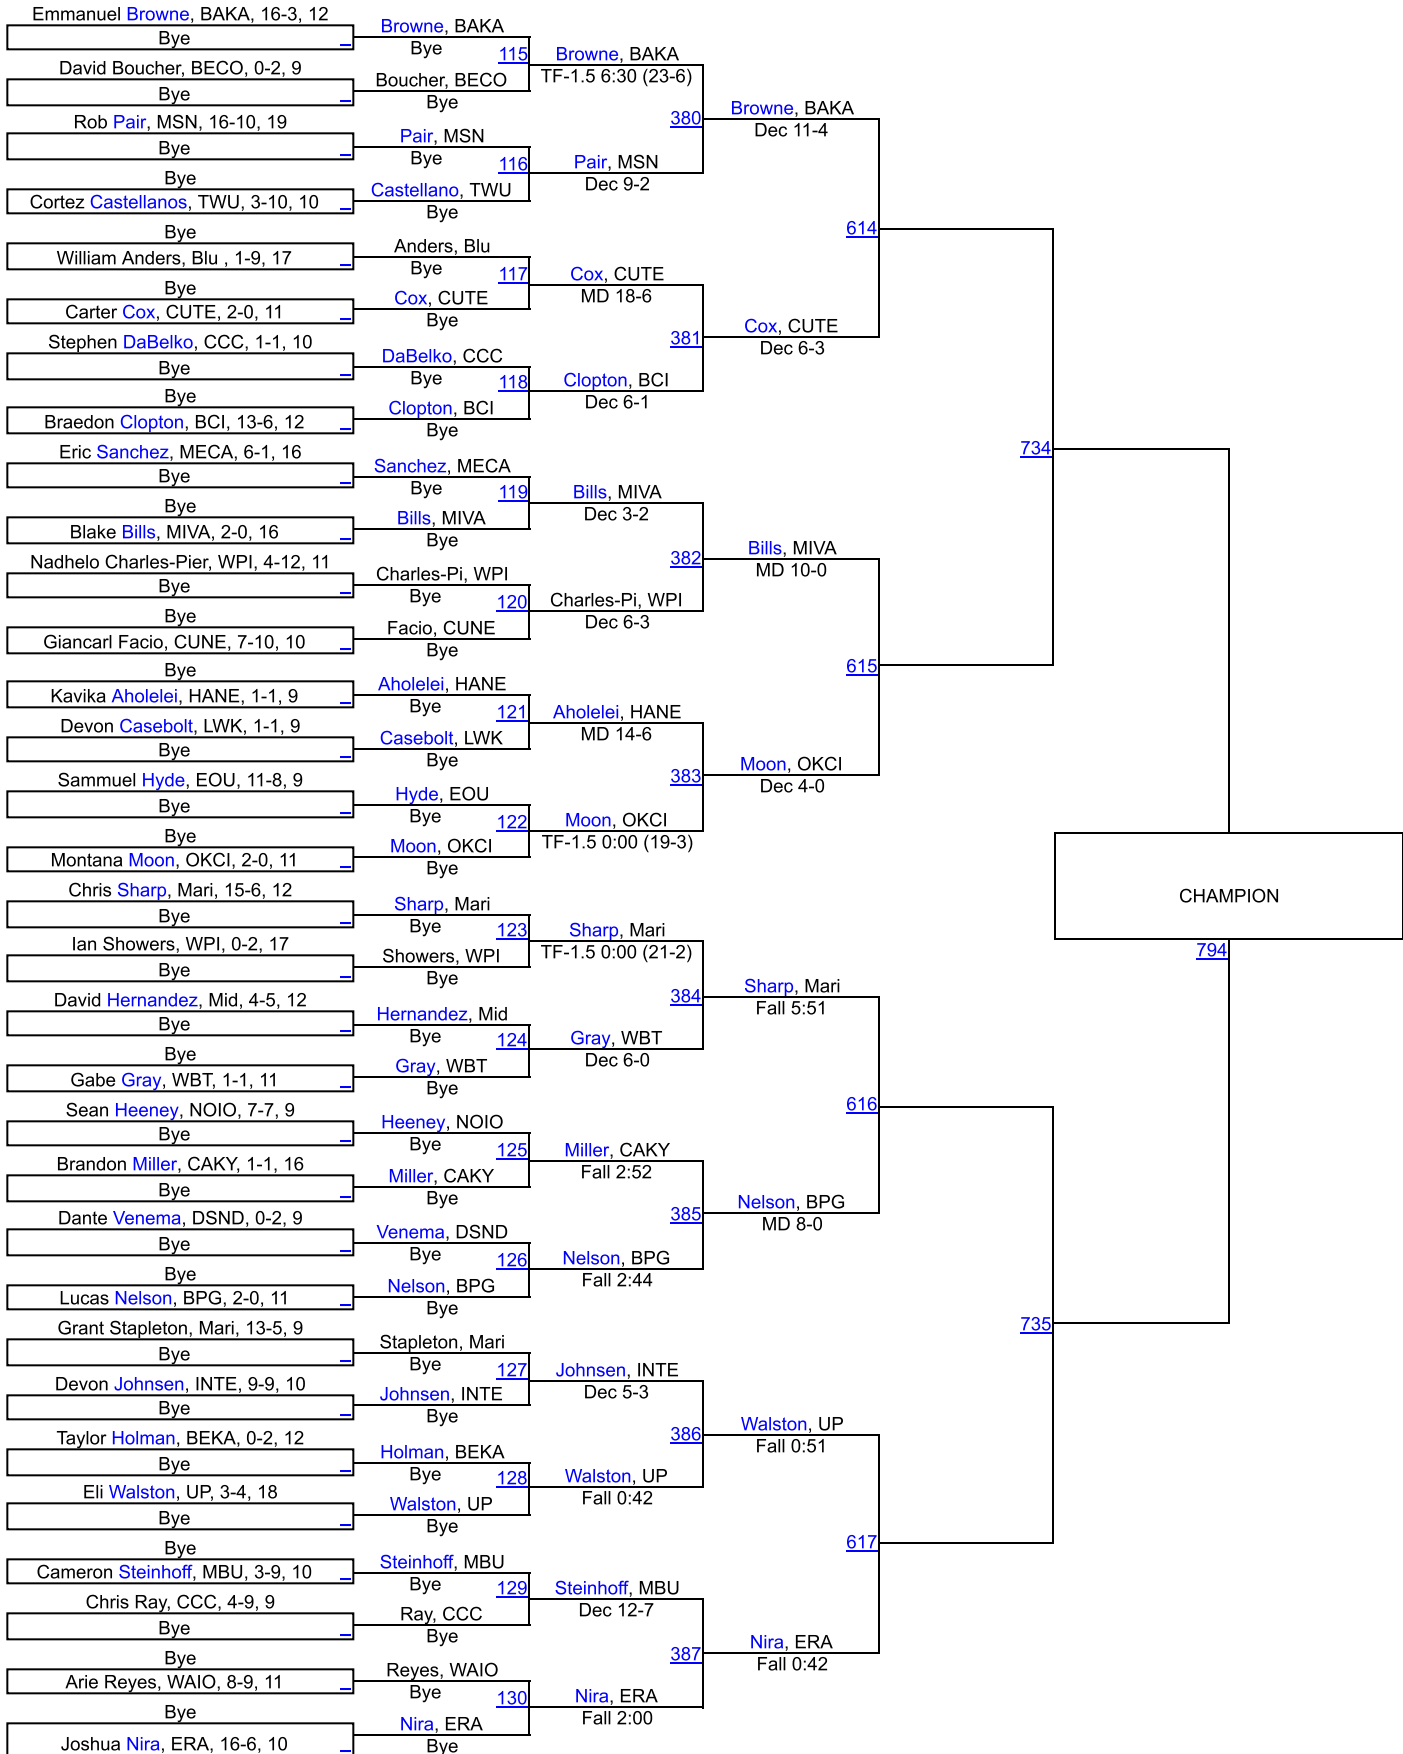

174

Grant Pittroff (6-9) place is unknown and scored 4.0 team points.

Champ. Round 1 - Grant Pittroff (Lourdes University) 6-9 received a bye () (Bye)
Champ. Round 2 - Grant Pittroff (Lourdes University) 6-9 won by fall over Quentin Lawrence (Missouri Baptist University) 3-5 (Fall 3:00)
Champ. Round 3 - Chase Vincent (Oklahoma City) 2-0 won by fall over Grant Pittroff (Lourdes University) 6-9 (Fall 1:25)

285

Alec Moore-Nash (13-5) place is unknown and scored 2.5 team points.

Champ. Round 1 - Phil Rasmussen (Morningside (Iowa)) 13-4 won by decision over Alec Moore-Nash (Lourdes University) 13-5 (Dec 2-0)
Cons. Round 1 - Alec Moore-Nash (Lourdes University) 13-5 received a bye () (Bye)
Cons. Round 2 - Alec Moore-Nash (Lourdes University) 13-5 won by major decision over Rylan Moldenhauer (Montana State-Northern) 8-13 (MD 10-1)
Cons. Round 3 - Alec Moore-Nash (Lourdes University) 13-5 won by decision over AJ Fowler (Indiana Tech) 18-10 (Dec 4-3)

Missouri Valley Invite

125

125

Missouri Valley Invite

133

133

Missouri Valley Invite

141