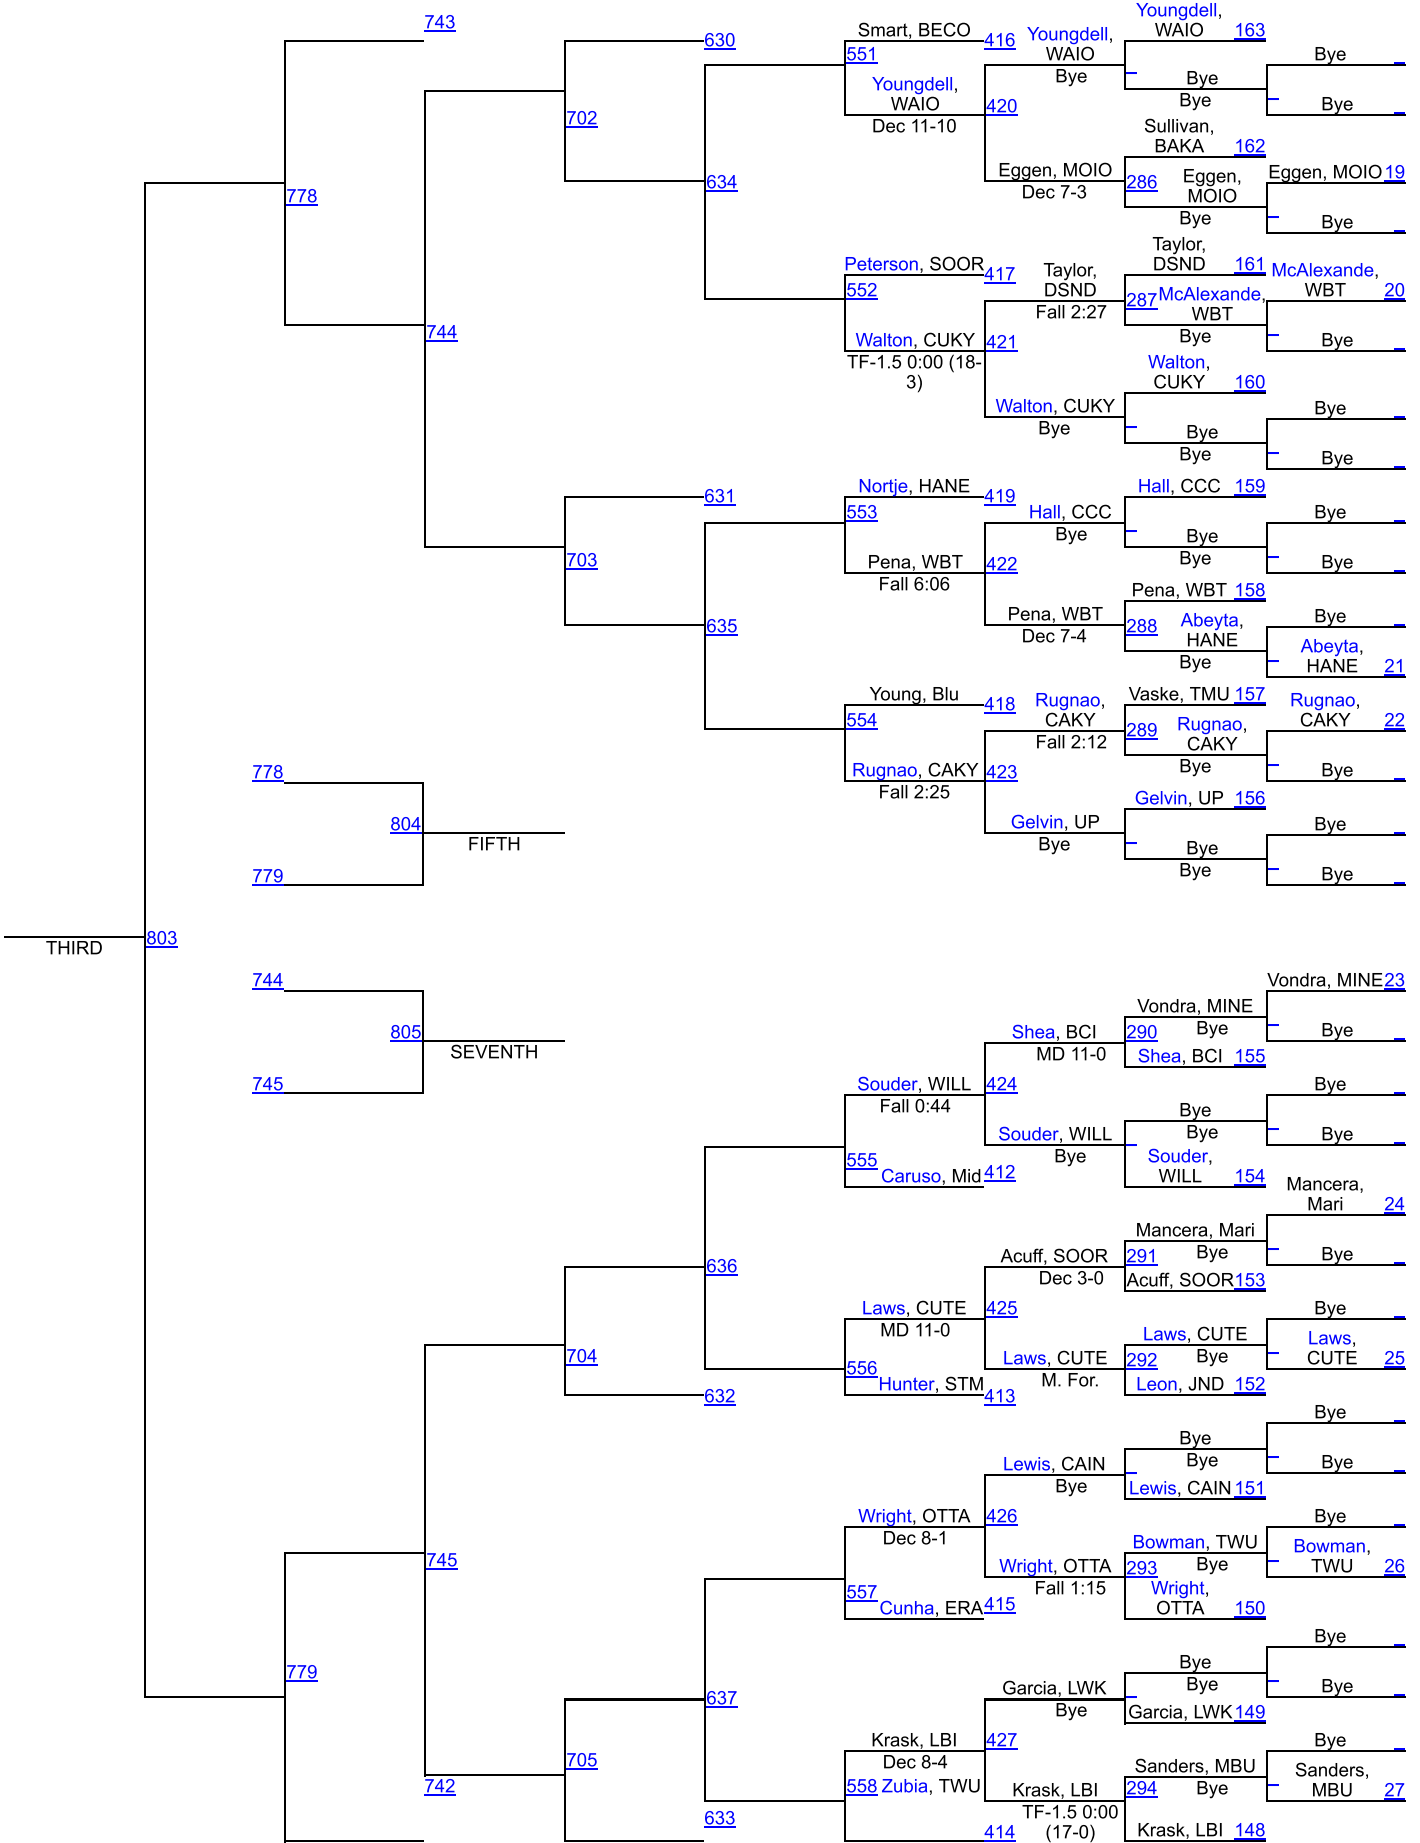

285

Alec Moore-Nash (13-5) place is unknown and scored 2.5 team points.

Champ. Round 1 - Phil Rasmussen (Morningside (Iowa)) 13-4 won by decision over Alec Moore-Nash (Lourdes University) 13-5 (Dec 2-0)
Cons. Round 1 - Alec Moore-Nash (Lourdes University) 13-5 received a bye () (Bye)
Cons. Round 2 - Alec Moore-Nash (Lourdes University) 13-5 won by major decision over Rylan Moldenhauer (Montana State-Northern) 8-13 (MD 10-1)
Cons. Round 3 - Alec Moore-Nash (Lourdes University) 13-5 won by decision over AJ Fowler (Indiana Tech) 18-10 (Dec 4-3)

Missouri Valley Invite

125

125

Missouri Valley Invite

133

133

Missouri Valley Invite

141

141

Missouri Valley Invite

149

149

Missouri Valley Invite

157

157

Missouri Valley Invite

165

Missouri Valley Invite

174

174

Missouri Valley Invite

184

Missouri Valley Invite

197