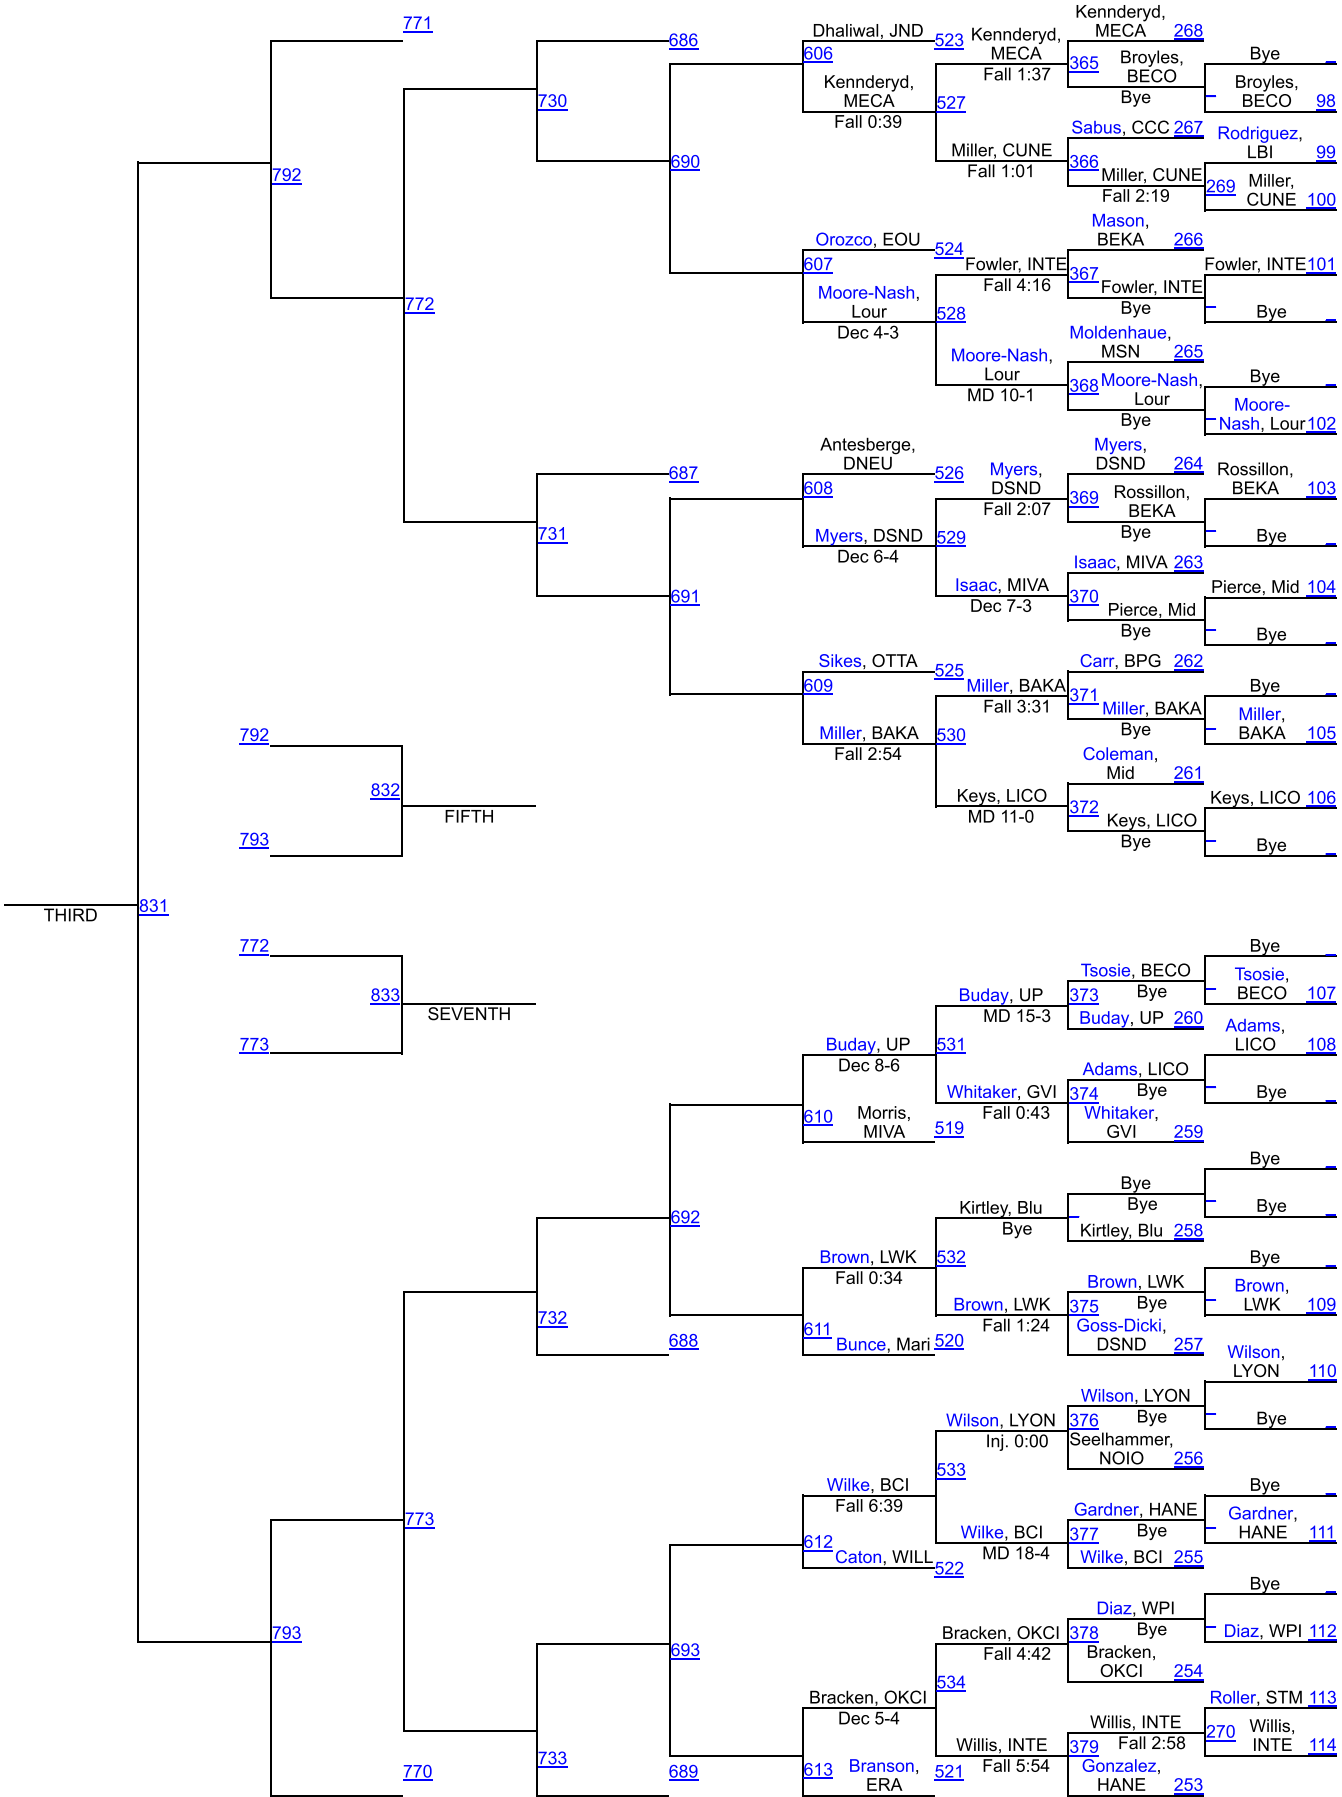

141

Missouri Valley Invite

149

149

Missouri Valley Invite

157

157

Missouri Valley Invite

165

Missouri Valley Invite

174

174

Missouri Valley Invite

184

Missouri Valley Invite

197

197

Missouri Valley Invite

285

285

Team Scores

Printed on 01/17/2020 09:10 p.m.

Team Scores		
1	Grand View (Iowa)	51.0
2	Campbellsville (Ky.)	49.5
2	Oklahoma City	49.5
4	Indiana Tech	48.5
5	Cumberlands (Ky.)	44.0
6	Embry-Riddle (Ariz.)	43.5
7	Menlo (Calif.)	43.0
8	Providence (Mont.)	40.0
9	Marian University (IN)	38.0
10	Baker (Kan.)	37.5
11	Missouri Valley	34.5
12	Graceland University	32.5
13	Cumberland (Tenn.)	32.0
14	Concordia (Neb.)	31.0
14	Ottawa University	31.0
16	Eastern Oregon University (OR)	30.5
17	Dickinson State (N.D.)	29.0
18	Thomas More	28.5
19	Lindsey Wilson (Ky.)	28.0
20	Missouri Baptist University	26.0
21	Southern Oregon	25.5
22	Texas Wesleyan	24.5
23	Benedictine College	21.0
24	Brewton-Parker (GA)	20.5
24	Briar Cliff (Iowa)	20.5
24	Midway University	20.5
27	Lourdes University	20.0

		19.5
28	Williams Baptist	19.5
30	Montana State-Northern	18.5
31	Morningside (Iowa)	18.0
32	Doane University	15.0
33	Jamestown (N.D.)	14.5
33	Northwestern (Iowa)	14.5
33	Wayland Baptist (Texas)	14.5
36	Bluefield College	11.0
36	William Penn (Iowa)	11.0
38	Central Christian College (KS)	10.0
38	Hastings (Neb.)	10.0
40	Bethany (Kan.)	9.5
40	Lindenwood - Belleville (Ill.)	9.5
40	Lyon College	9.5
43	Lincoln College	8.5
44	Waldorf (Iowa)	7.0
45	Calumet (Ind.)	6.5
46	Maryville	5.0
47	Midland (Neb.)	2.5
48	Hannibal-LaGrange (MO)	0.0