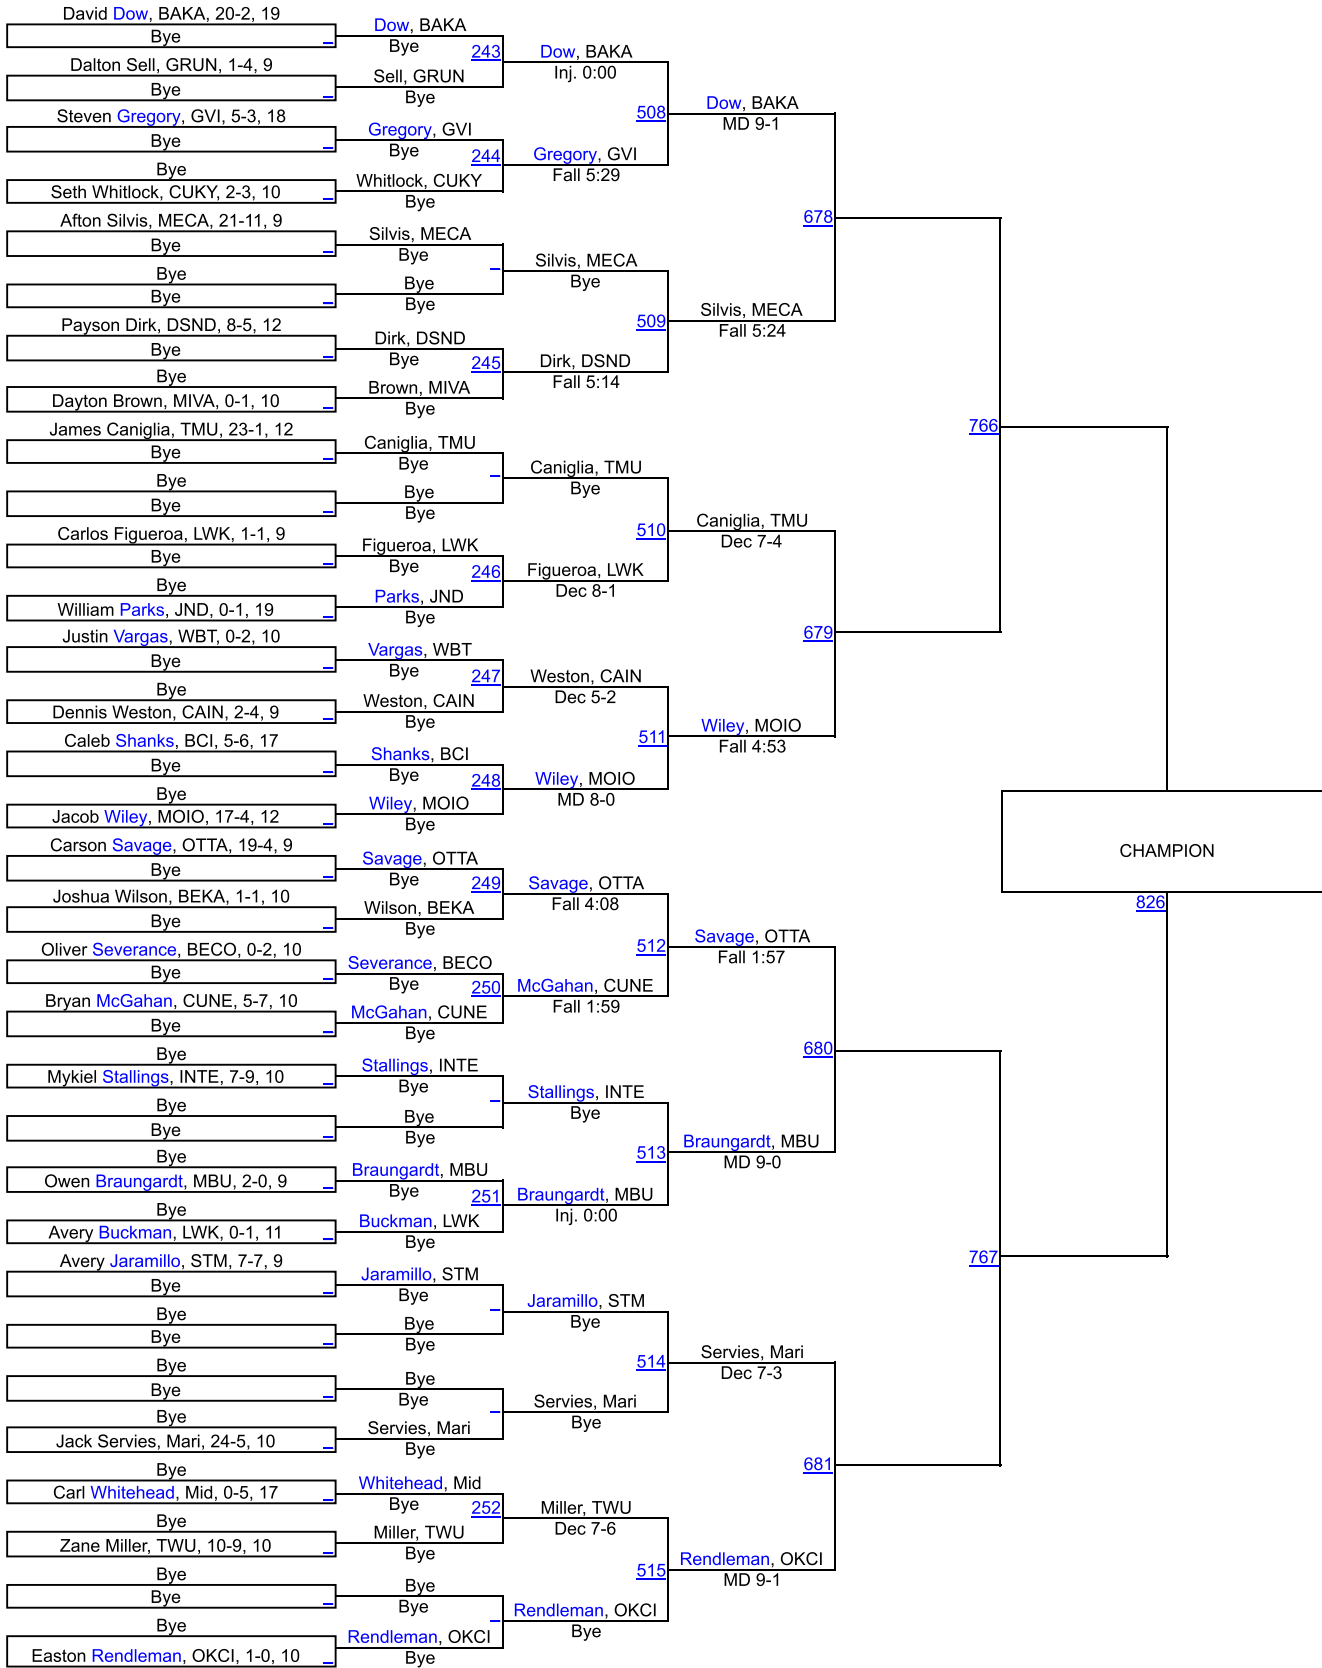

Missouri Valley Invite

125

125

Missouri Valley Invite

133

133

Missouri Valley Invite

141

141

Missouri Valley Invite

149

149

Missouri Valley Invite

157

157

Missouri Valley Invite

165

Missouri Valley Invite

174

174

Missouri Valley Invite

184

Missouri Valley Invite

197

197

Missouri Valley Invite

285

285

Team Scores

Printed on 01/17/2020 09:10 p.m.

Team Scores		
1	Grand View (Iowa)	51.0
2	Campbellsville (Ky.)	49.5
2	Oklahoma City	49.5
4	Indiana Tech	48.5
5	Cumberlands (Ky.)	44.0
6	Embry-Riddle (Ariz.)	43.5
7	Menlo (Calif.)	43.0
8	Providence (Mont.)	40.0
9	Marian University (IN)	38.0
10	Baker (Kan.)	37.5
11	Missouri Valley	34.5
12	Graceland University	32.5
13	Cumberland (Tenn.)	32.0
14	Concordia (Neb.)	31.0
14	Ottawa University	31.0
16	Eastern Oregon University (OR)	30.5
17	Dickinson State (N.D.)	29.0
18	Thomas More	28.5
19	Lindsey Wilson (Ky.)	28.0
20	Missouri Baptist University	26.0
21	Southern Oregon	25.5
22	Texas Wesleyan	24.5
23	Benedictine College	21.0
24	Brewton-Parker (GA)	20.5
24	Briar Cliff (Iowa)	20.5
24	Midway University	20.5
27	Lourdes University	20.0