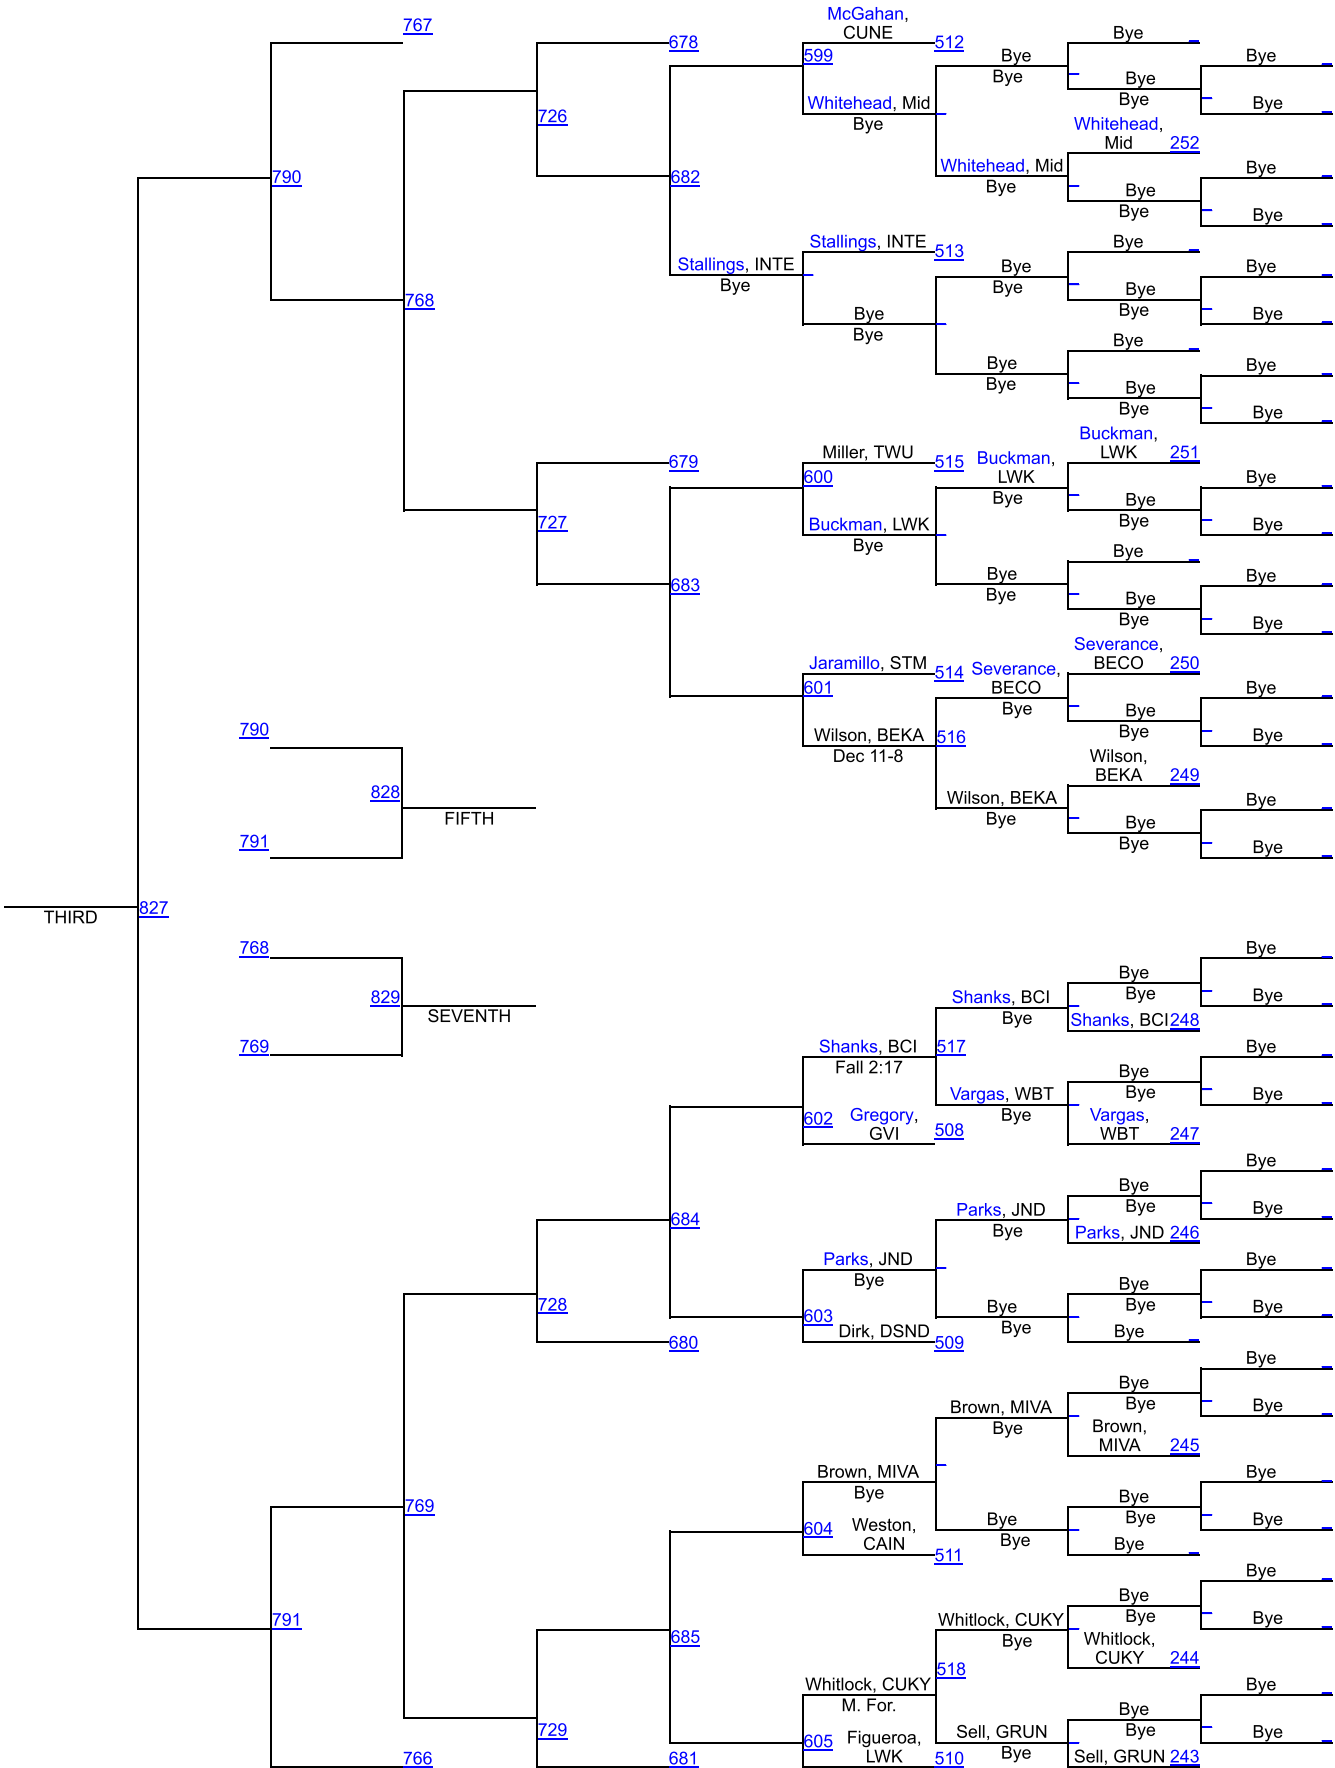

Missouri Valley Invite

125

125

Missouri Valley Invite

133

133

Missouri Valley Invite

141

141

Missouri Valley Invite

149

149

Missouri Valley Invite

157

157

Missouri Valley Invite

165

Missouri Valley Invite

174

174

Missouri Valley Invite

184

Missouri Valley Invite

197

197

Missouri Valley Invite

285

285

Team Scores

Printed on 01/17/2020 09:10 p.m.

Team Scores		
1	Grand View (Iowa)	51.0
2	Campbellsville (Ky.)	49.5
2	Oklahoma City	49.5
4	Indiana Tech	48.5
5	Cumberlands (Ky.)	44.0
6	Embry-Riddle (Ariz.)	43.5
7	Menlo (Calif.)	43.0
8	Providence (Mont.)	40.0
9	Marian University (IN)	38.0
10	Baker (Kan.)	37.5
11	Missouri Valley	34.5
12	Graceland University	32.5
13	Cumberland (Tenn.)	32.0
14	Concordia (Neb.)	31.0
14	Ottawa University	31.0
16	Eastern Oregon University (OR)	30.5
17	Dickinson State (N.D.)	29.0
18	Thomas More	28.5
19	Lindsey Wilson (Ky.)	28.0
20	Missouri Baptist University	26.0
21	Southern Oregon	25.5
22	Texas Wesleyan	24.5
23	Benedictine College	21.0
24	Brewton-Parker (GA)	20.5
24	Briar Cliff (Iowa)	20.5
24	Midway University	20.5
27	Lourdes University	20.0