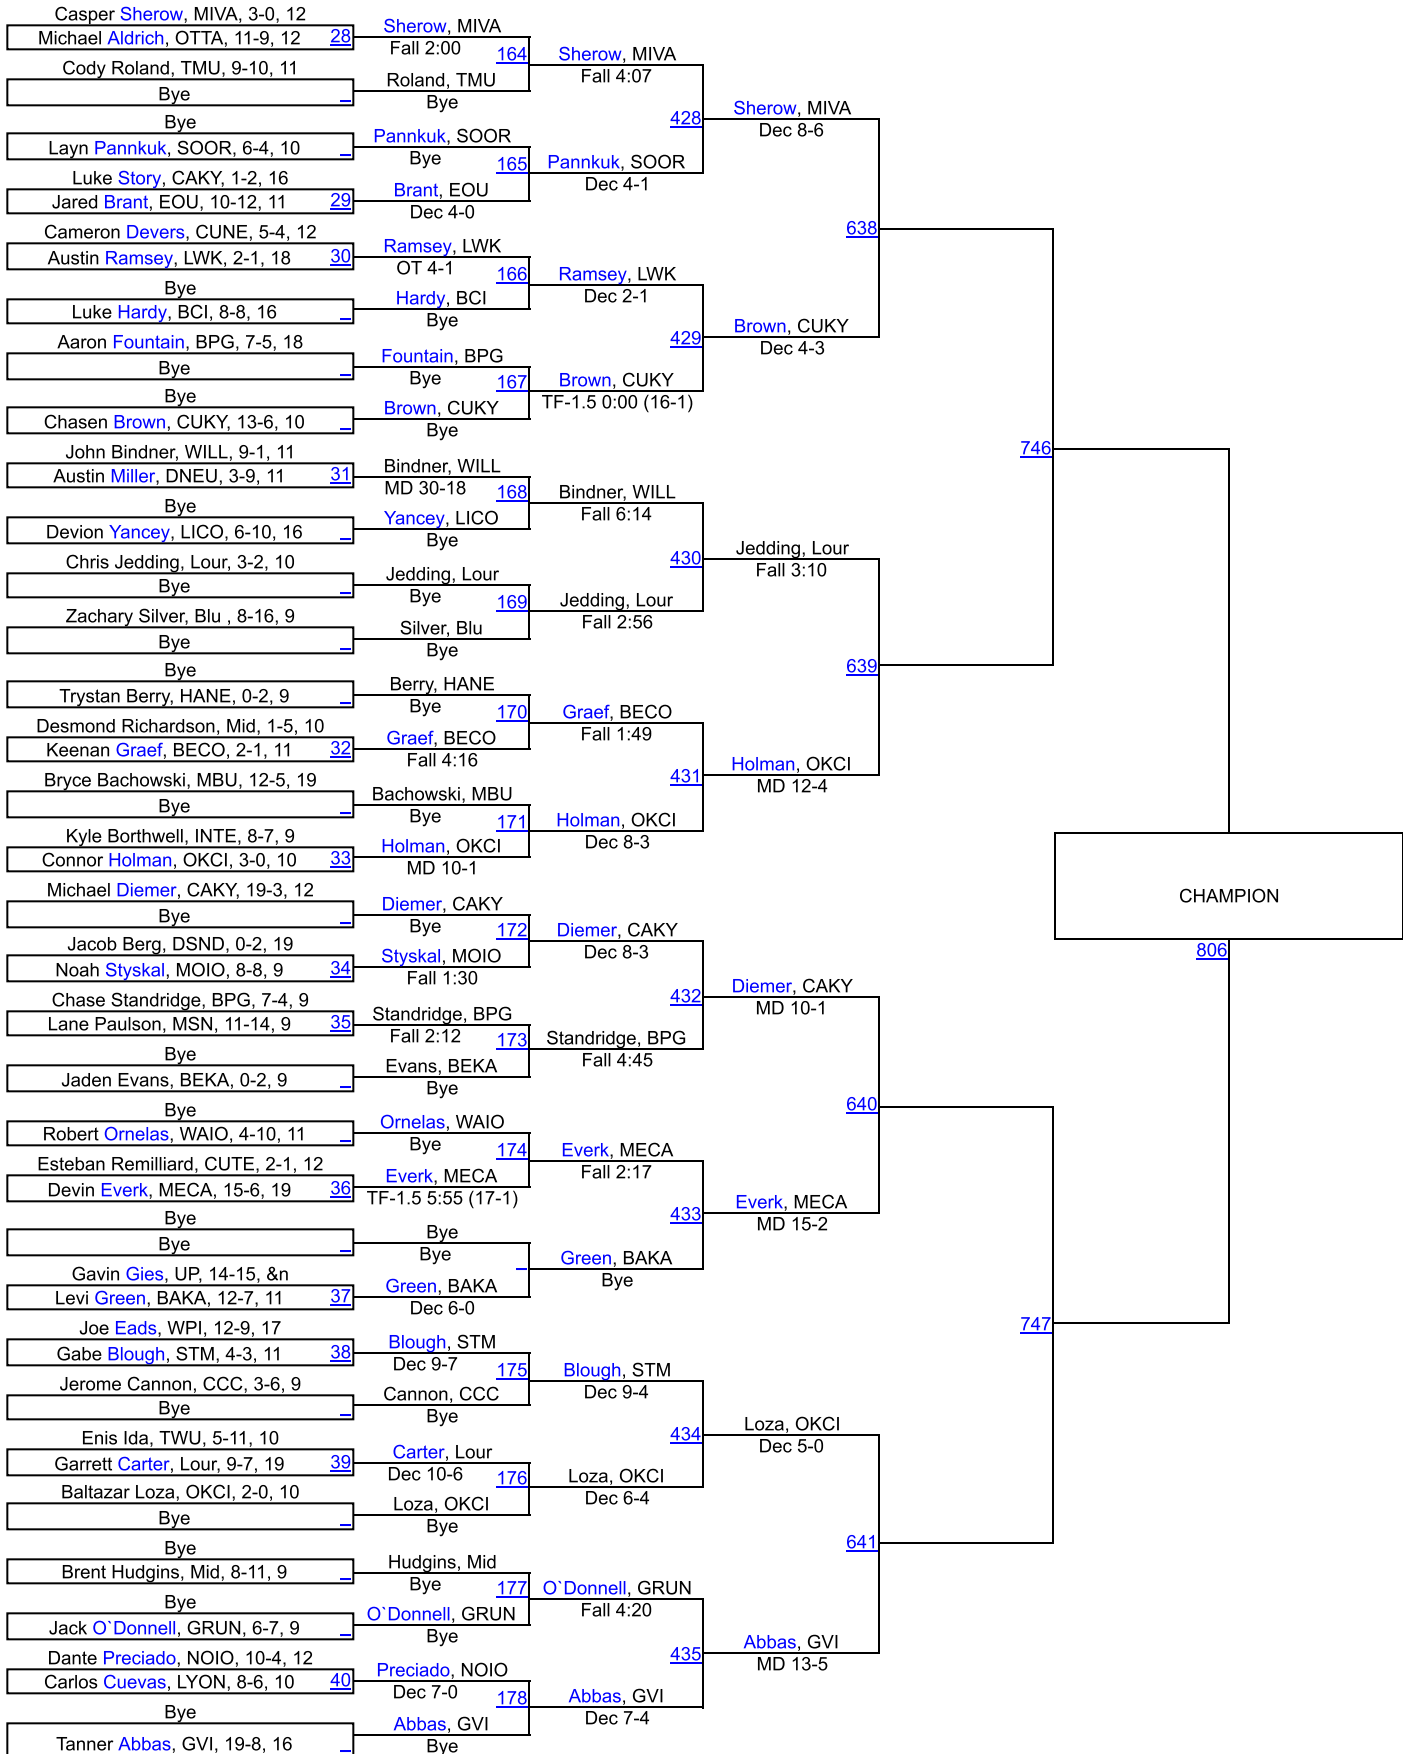

285

Alec Moore-Nash (13-5) place is unknown and scored 2.5 team points.

Champ. Round 1 - Phil Rasmussen (Morningside (Iowa)) 13-4 won by decision over Alec Moore-Nash (Lourdes University) 13-5 (Dec 2-0)
Cons. Round 1 - Alec Moore-Nash (Lourdes University) 13-5 received a bye () (Bye)
Cons. Round 2 - Alec Moore-Nash (Lourdes University) 13-5 won by major decision over Rylan Moldenhauer (Montana State-Northern) 8-13 (MD 10-1)
Cons. Round 3 - Alec Moore-Nash (Lourdes University) 13-5 won by decision over AJ Fowler (Indiana Tech) 18-10 (Dec 4-3)

Missouri Valley Invite

125

125

Missouri Valley Invite

133

133

Missouri Valley Invite

141

141

Missouri Valley Invite

149

149

Missouri Valley Invite

157

157

Missouri Valley Invite

165

Missouri Valley Invite

174

174

Missouri Valley Invite

184

Missouri Valley Invite

197