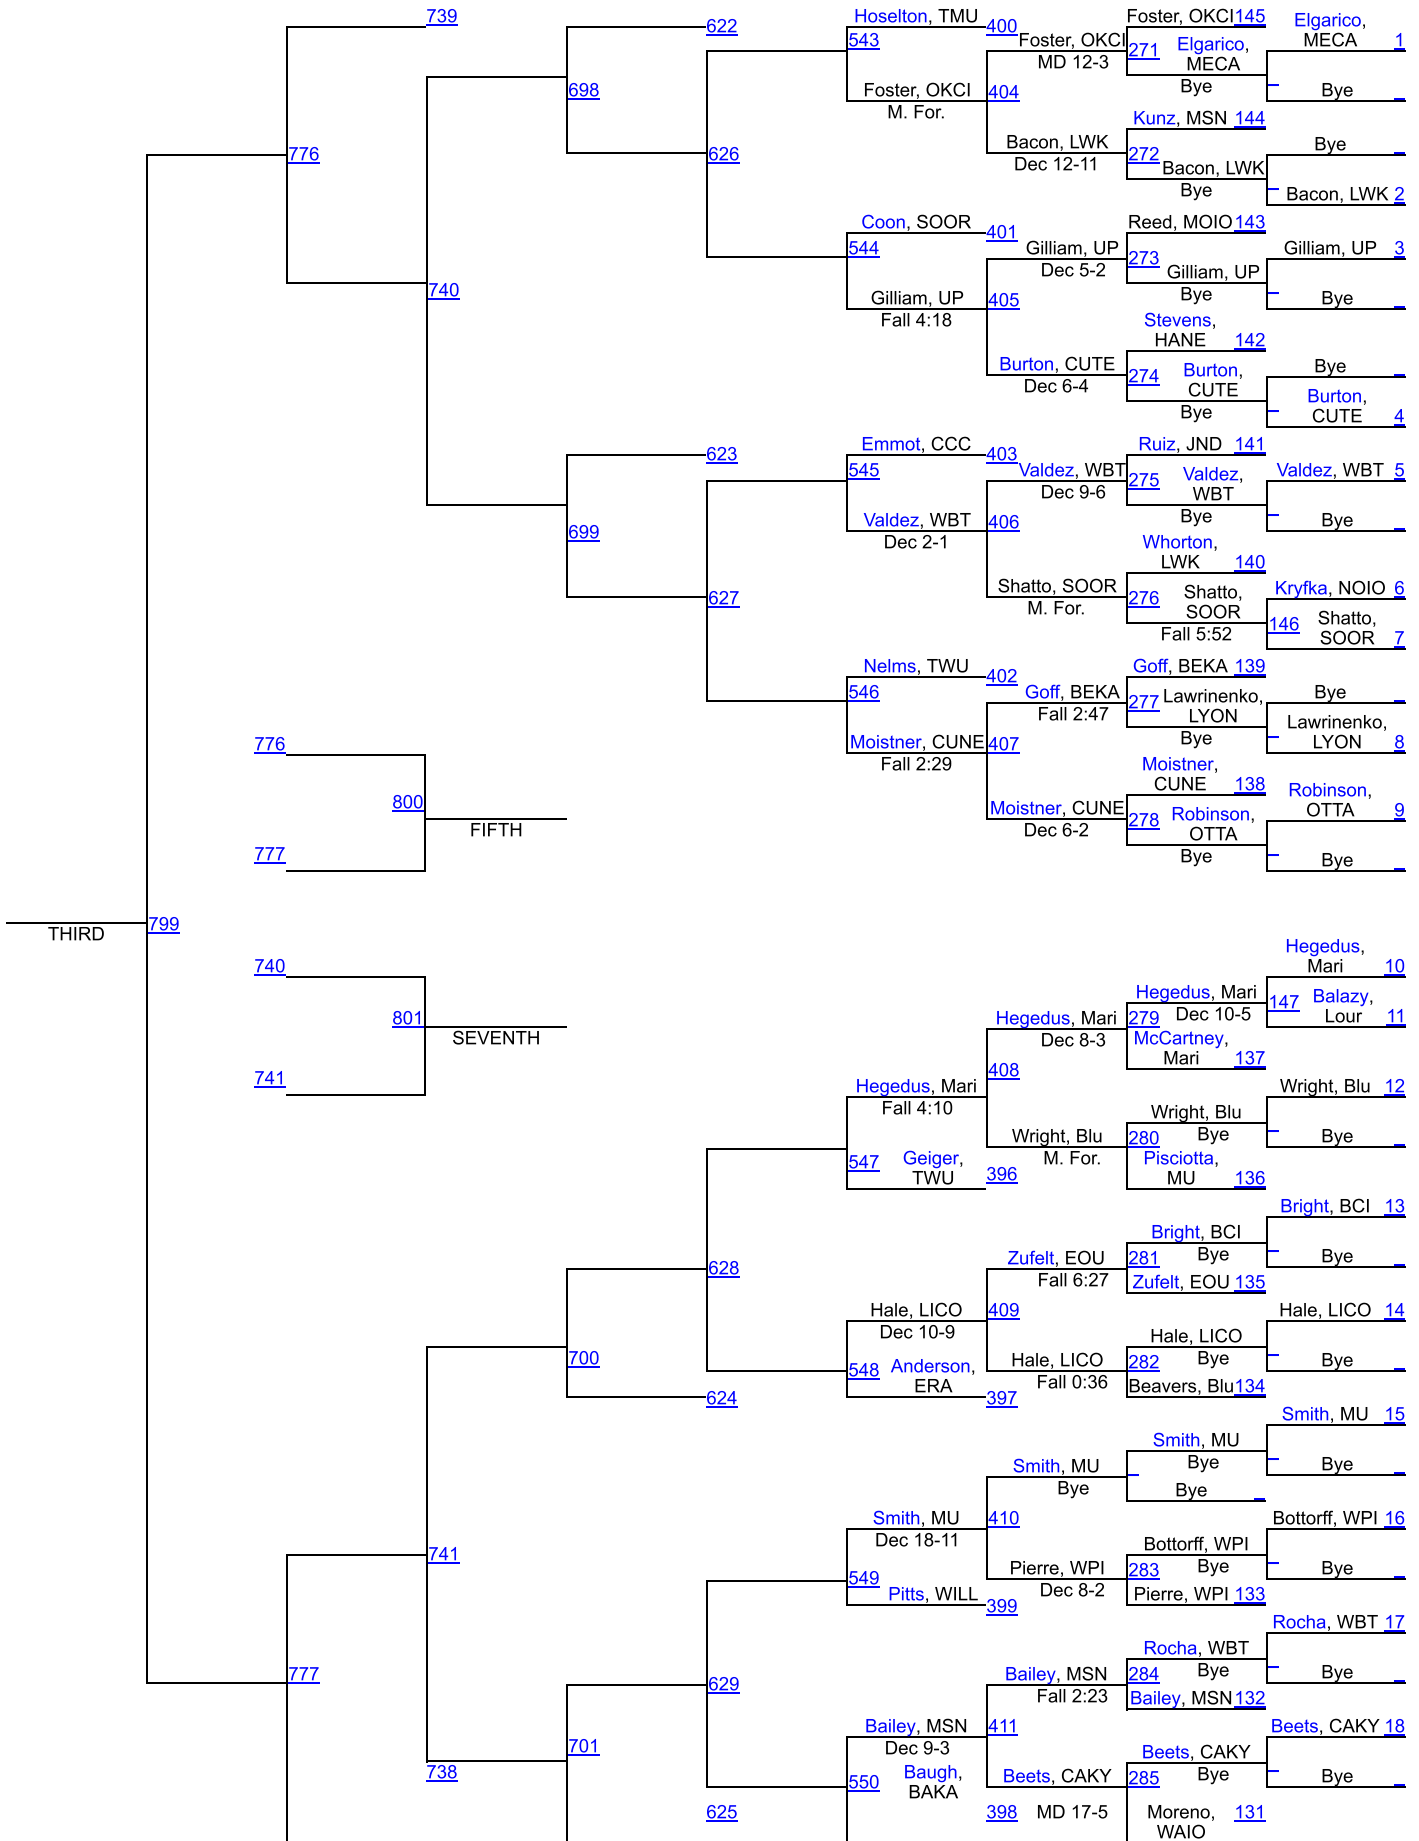

285

Alec Moore-Nash (13-5) place is unknown and scored 2.5 team points.

Champ. Round 1 - Phil Rasmussen (Morningside (Iowa)) 13-4 won by decision over Alec Moore-Nash (Lourdes University) 13-5 (Dec 2-0)
Cons. Round 1 - Alec Moore-Nash (Lourdes University) 13-5 received a bye () (Bye)
Cons. Round 2 - Alec Moore-Nash (Lourdes University) 13-5 won by major decision over Rylan Moldenhauer (Montana State-Northern) 8-13 (MD 10-1)
Cons. Round 3 - Alec Moore-Nash (Lourdes University) 13-5 won by decision over AJ Fowler (Indiana Tech) 18-10 (Dec 4-3)

Missouri Valley Invite

125

125

Missouri Valley Invite

133

133

Missouri Valley Invite

141

141

Missouri Valley Invite

149

149

Missouri Valley Invite

157

157

Missouri Valley Invite

165

Missouri Valley Invite

174

174

Missouri Valley Invite

184

Missouri Valley Invite

197