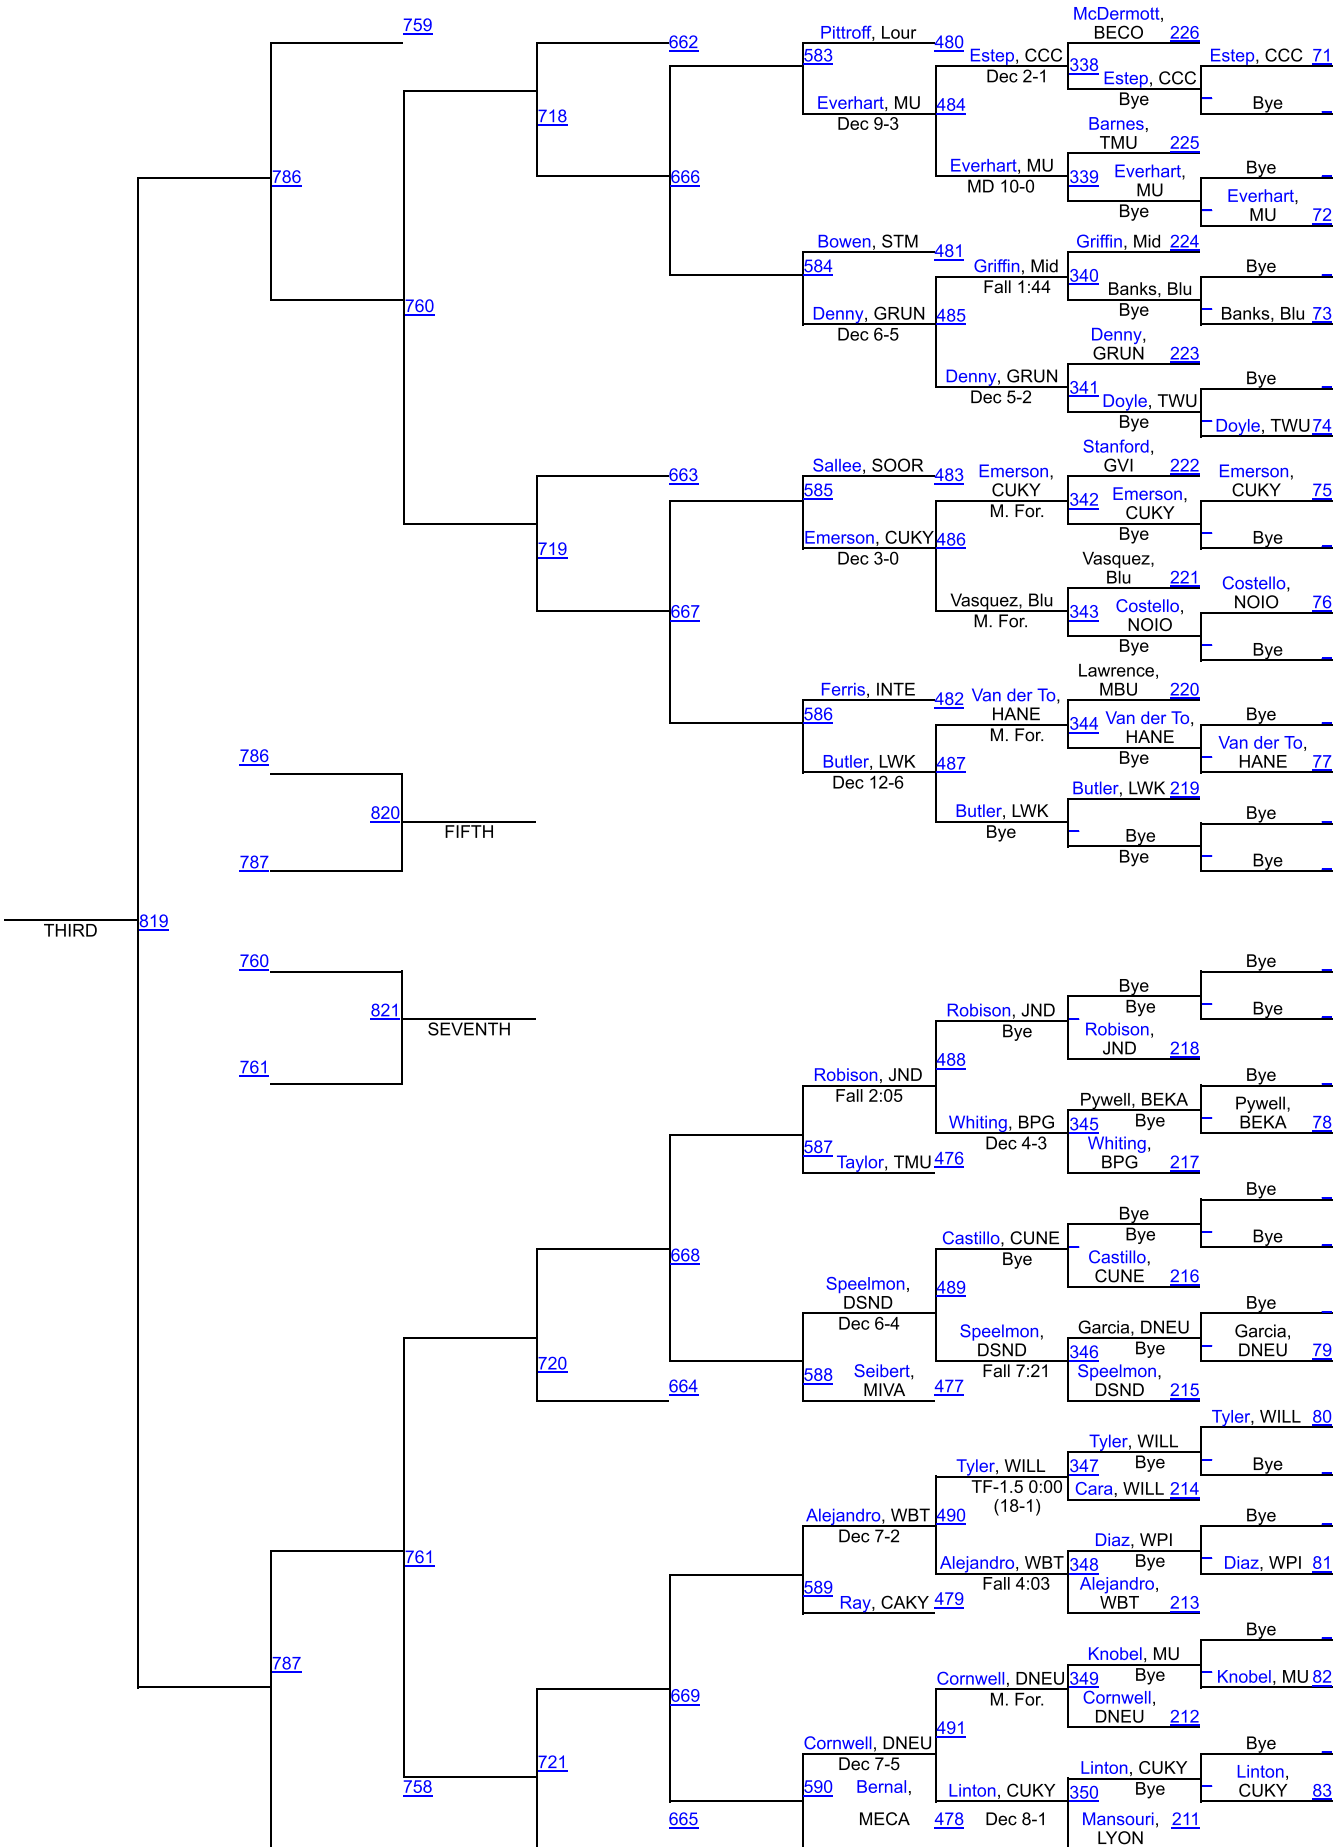

Missouri Valley Invite

125

125

Missouri Valley Invite

133

133

Missouri Valley Invite

141

141

Missouri Valley Invite

149

149

Missouri Valley Invite

157

157

Missouri Valley Invite

165

Missouri Valley Invite

174

174

Missouri Valley Invite

184

Missouri Valley Invite

197

197

Missouri Valley Invite

285

285

Team Scores

Printed on 01/17/2020 09:10 p.m.

Team Scores		
1	Grand View (Iowa)	51.0
2	Campbellsville (Ky.)	49.5
2	Oklahoma City	49.5
4	Indiana Tech	48.5
5	Cumberlands (Ky.)	44.0
6	Embry-Riddle (Ariz.)	43.5
7	Menlo (Calif.)	43.0
8	Providence (Mont.)	40.0
9	Marian University (IN)	38.0
10	Baker (Kan.)	37.5
11	Missouri Valley	34.5
12	Graceland University	32.5
13	Cumberland (Tenn.)	32.0
14	Concordia (Neb.)	31.0
14	Ottawa University	31.0
16	Eastern Oregon University (OR)	30.5
17	Dickinson State (N.D.)	29.0
18	Thomas More	28.5
19	Lindsey Wilson (Ky.)	28.0
20	Missouri Baptist University	26.0
21	Southern Oregon	25.5
22	Texas Wesleyan	24.5
23	Benedictine College	21.0
24	Brewton-Parker (GA)	20.5
24	Briar Cliff (Iowa)	20.5
24	Midway University	20.5
27	Lourdes University	20.0