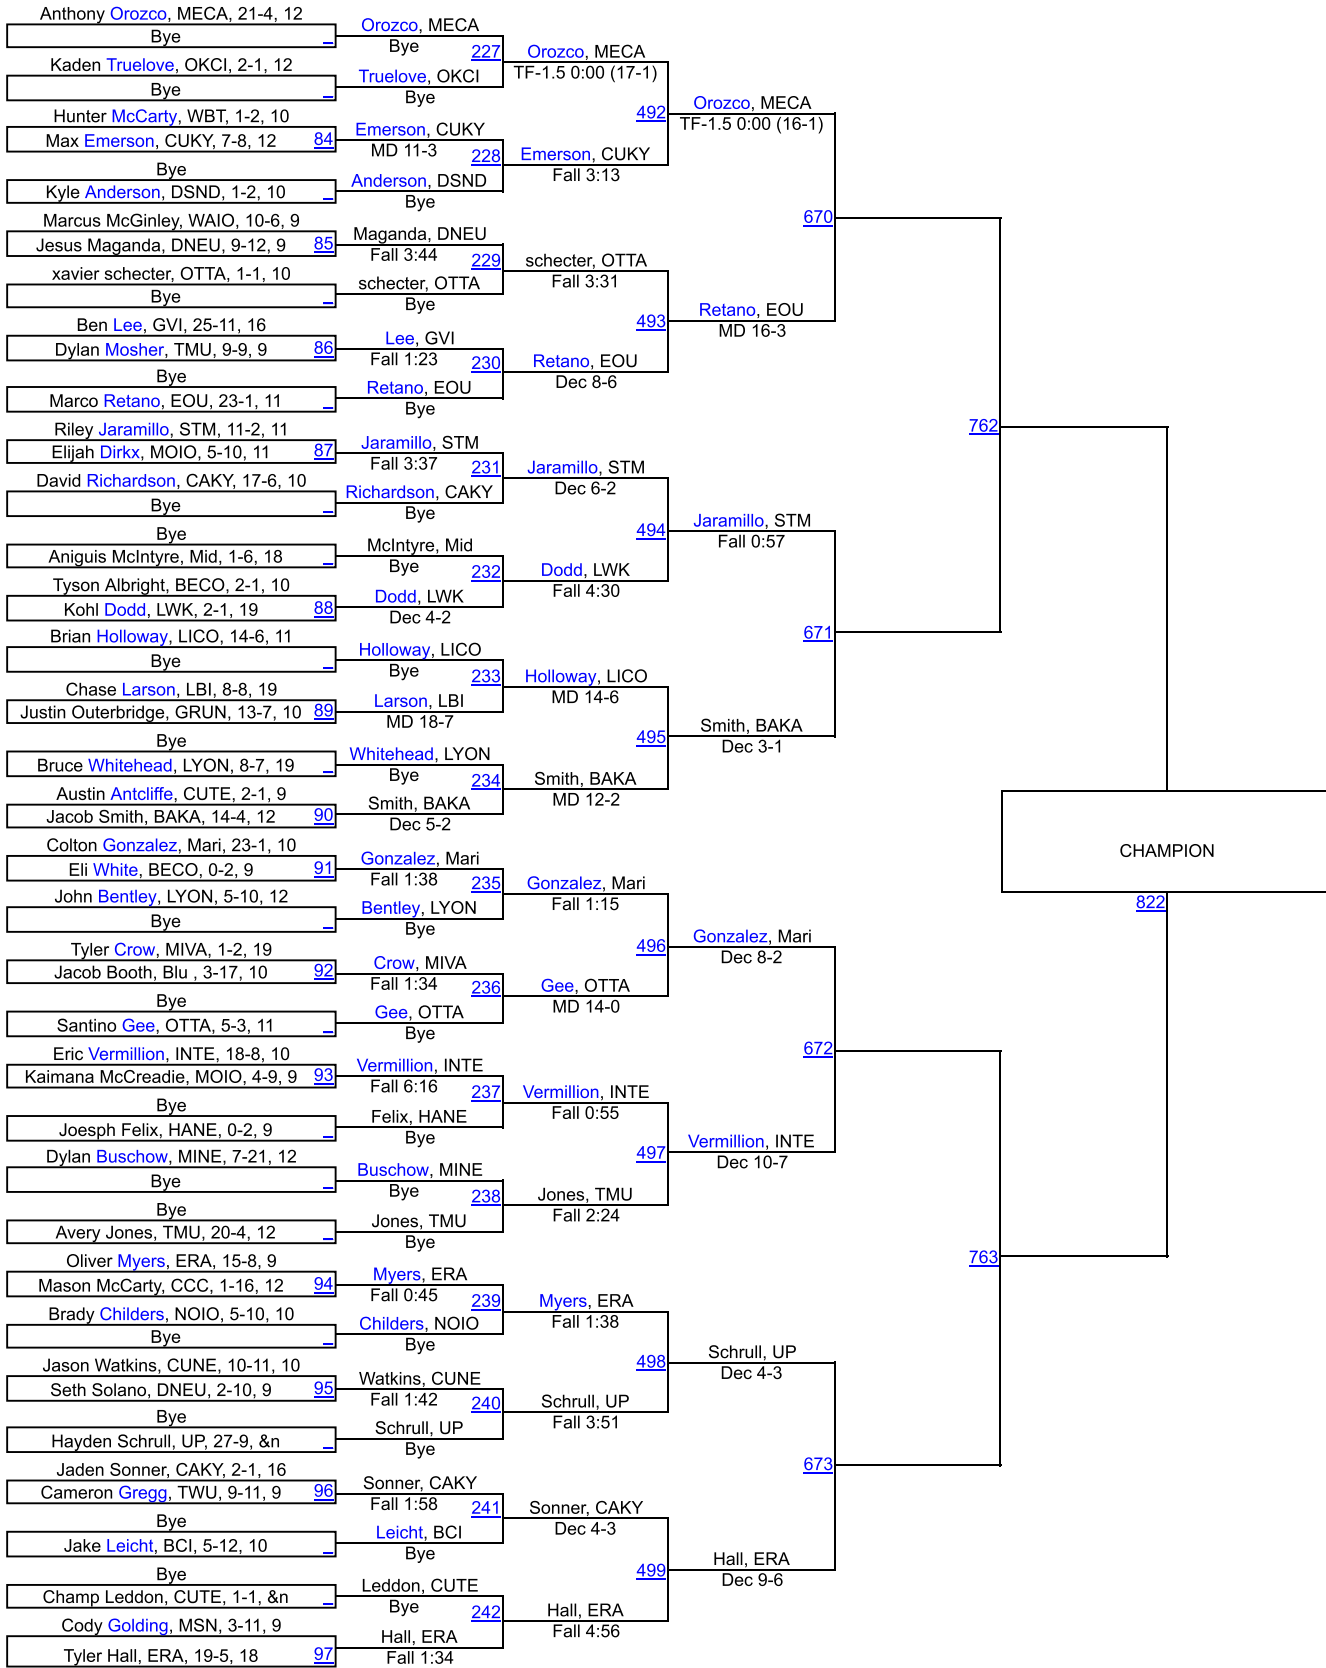

Missouri Valley Invite

125

125

Missouri Valley Invite

133

133

Missouri Valley Invite

141

141

Missouri Valley Invite

149

149

Missouri Valley Invite

157

157

Missouri Valley Invite

165

Missouri Valley Invite

174

174

Missouri Valley Invite

184

Missouri Valley Invite

197

197

Missouri Valley Invite

285

285

Team Scores

Printed on 01/17/2020 09:10 p.m.

Team Scores		
1	Grand View (Iowa)	51.0
2	Campbellsville (Ky.)	49.5
2	Oklahoma City	49.5
4	Indiana Tech	48.5
5	Cumberlands (Ky.)	44.0
6	Embry-Riddle (Ariz.)	43.5
7	Menlo (Calif.)	43.0
8	Providence (Mont.)	40.0
9	Marian University (IN)	38.0
10	Baker (Kan.)	37.5
11	Missouri Valley	34.5
12	Graceland University	32.5
13	Cumberland (Tenn.)	32.0
14	Concordia (Neb.)	31.0
14	Ottawa University	31.0
16	Eastern Oregon University (OR)	30.5
17	Dickinson State (N.D.)	29.0
18	Thomas More	28.5
19	Lindsey Wilson (Ky.)	28.0
20	Missouri Baptist University	26.0
21	Southern Oregon	25.5
22	Texas Wesleyan	24.5
23	Benedictine College	21.0
24	Brewton-Parker (GA)	20.5
24	Briar Cliff (Iowa)	20.5
24	Midway University	20.5
27	Lourdes University	20.0