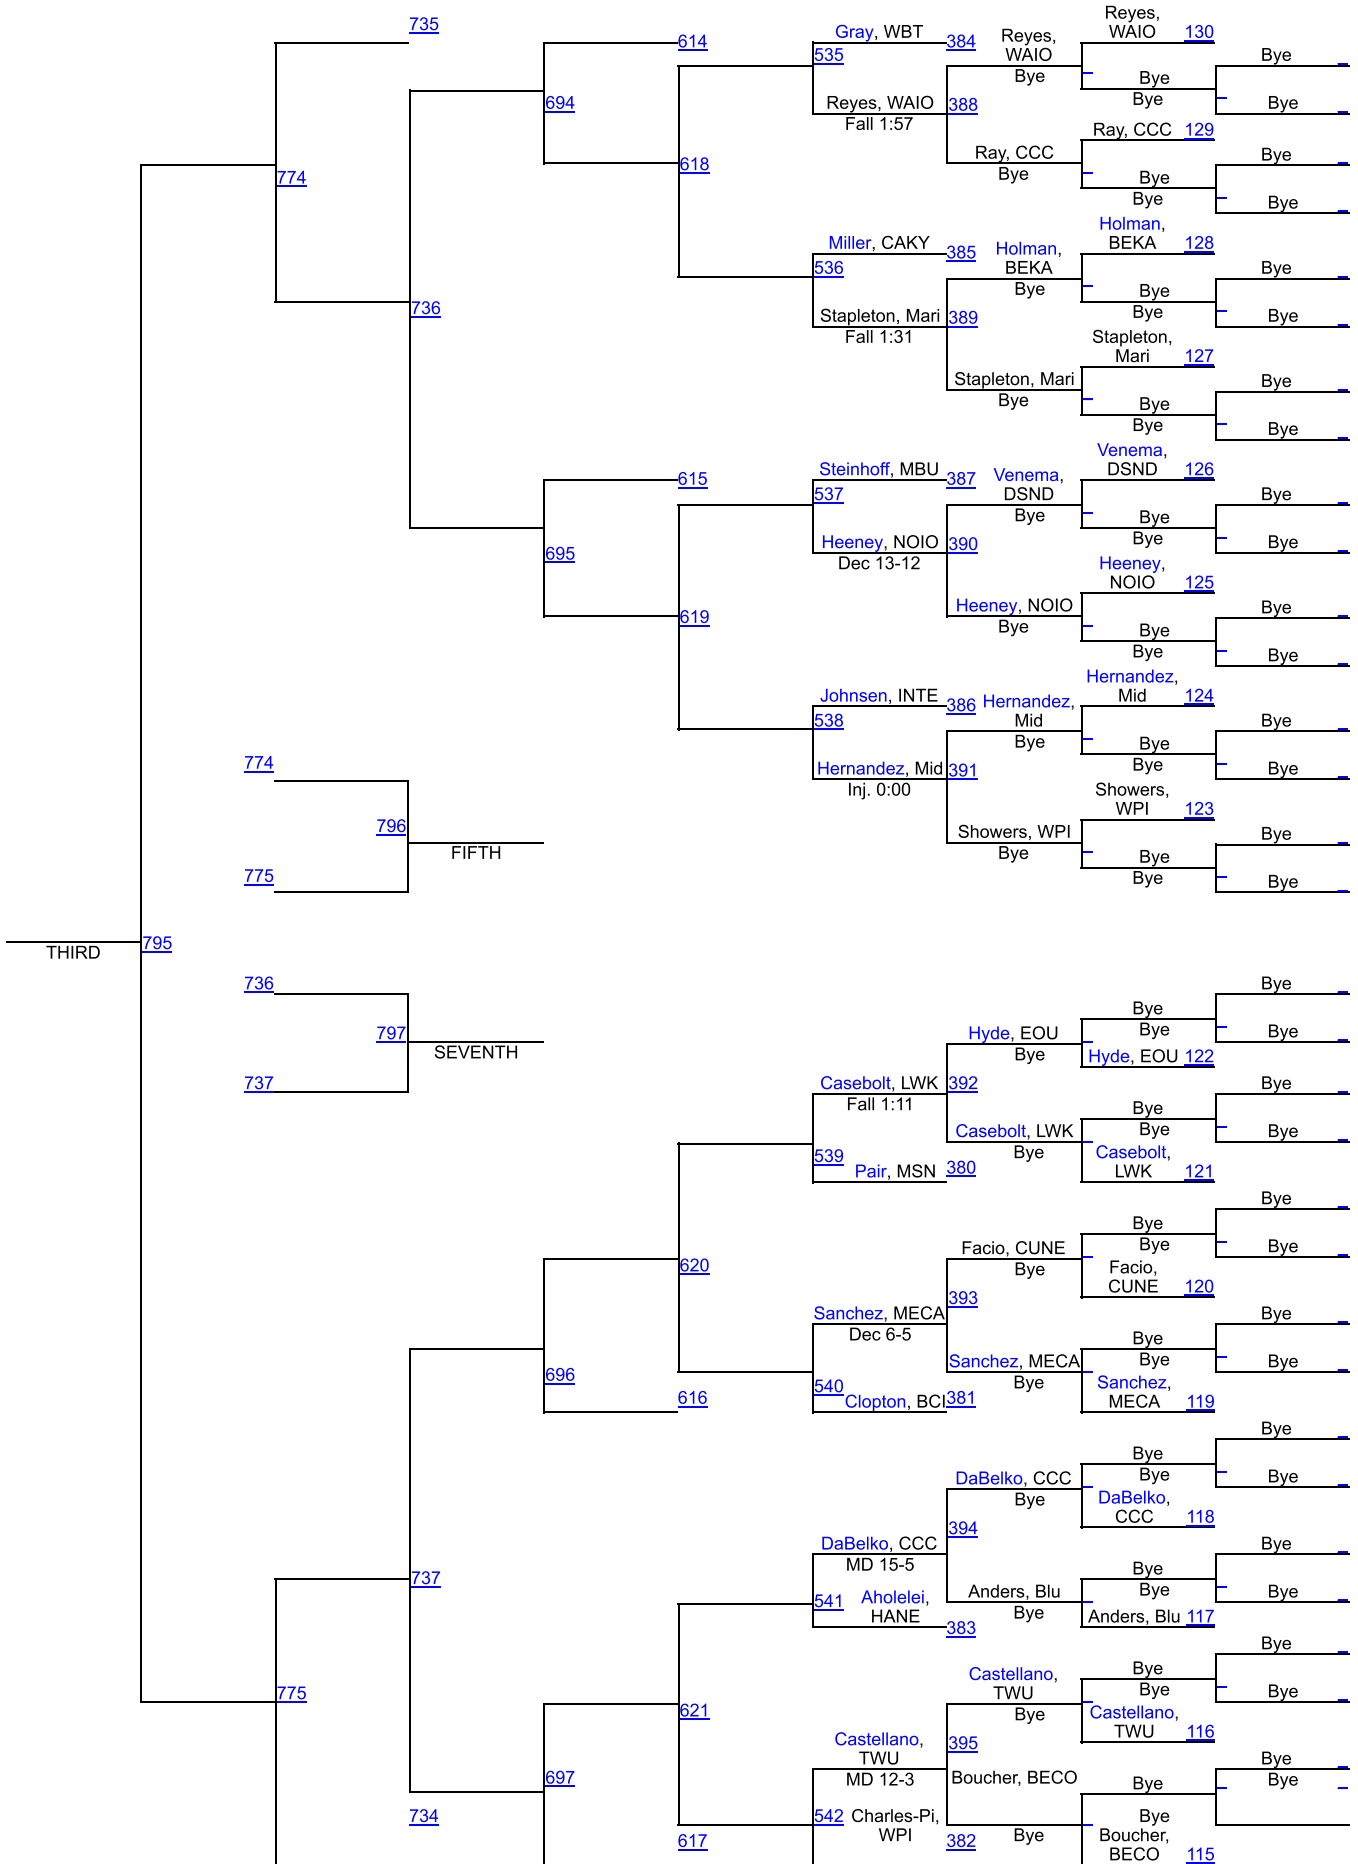

174

Grant Pittroff (6-9) place is unknown and scored 4.0 team points.

Champ. Round 1 - Grant Pittroff (Lourdes University) 6-9 received a bye () (Bye)
Champ. Round 2 - Grant Pittroff (Lourdes University) 6-9 won by fall over Quentin Lawrence (Missouri Baptist University) 3-5 (Fall 3:00)
Champ. Round 3 - Chase Vincent (Oklahoma City) 2-0 won by fall over Grant Pittroff (Lourdes University) 6-9 (Fall 1:25)

285

Alec Moore-Nash (13-5) place is unknown and scored 2.5 team points.

Champ. Round 1 - Phil Rasmussen (Morningside (Iowa)) 13-4 won by decision over Alec Moore-Nash (Lourdes University) 13-5 (Dec 2-0)
Cons. Round 1 - Alec Moore-Nash (Lourdes University) 13-5 received a bye () (Bye)
Cons. Round 2 - Alec Moore-Nash (Lourdes University) 13-5 won by major decision over Rylan Moldenhauer (Montana State-Northern) 8-13 (MD 10-1)
Cons. Round 3 - Alec Moore-Nash (Lourdes University) 13-5 won by decision over AJ Fowler (Indiana Tech) 18-10 (Dec 4-3)

Missouri Valley Invite

125

125

Missouri Valley Invite

133

133

Missouri Valley Invite

141

141

Missouri Valley Invite

149

149

Missouri Valley Invite

157

157

Missouri Valley Invite