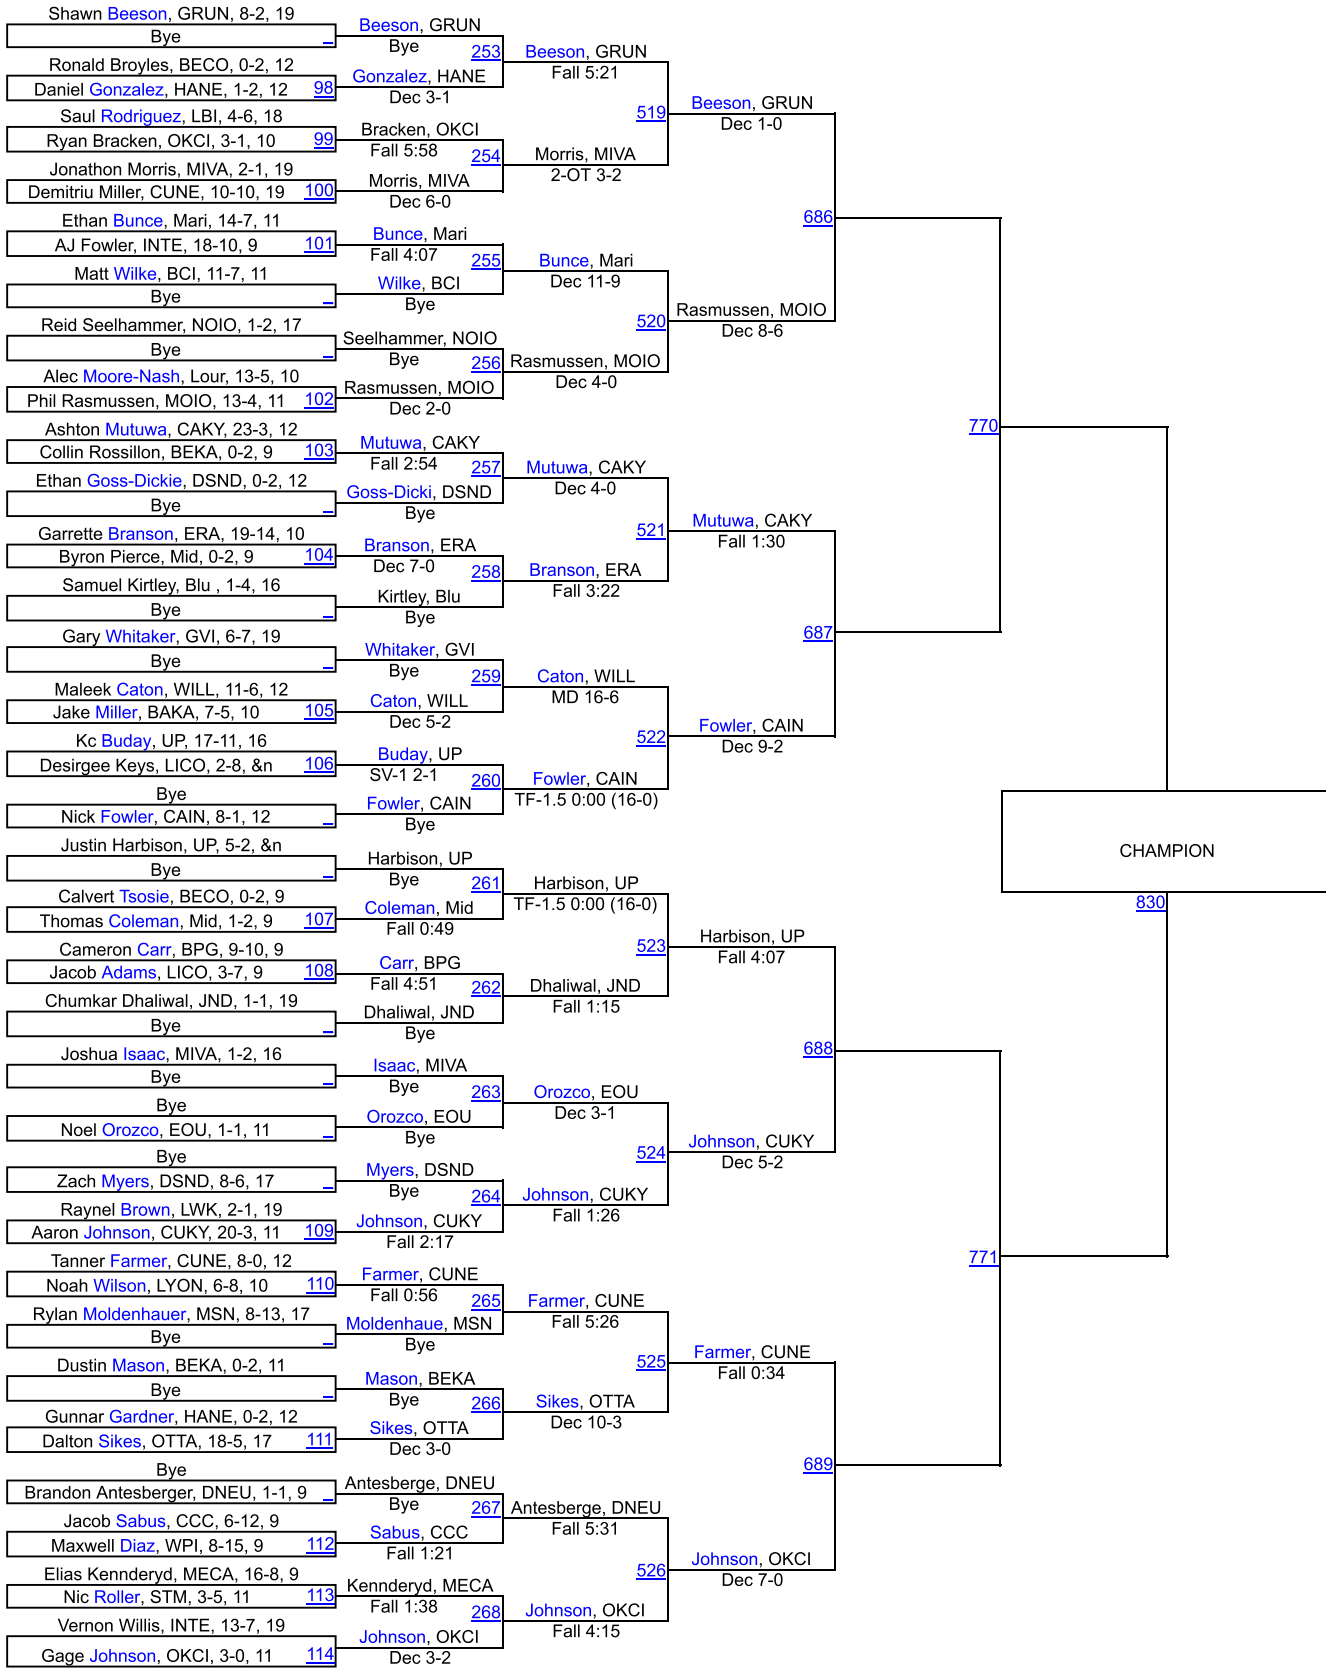

Missouri Valley Invite

125

125

Missouri Valley Invite

133

133

Missouri Valley Invite

141

141

Missouri Valley Invite

149

149

Missouri Valley Invite

157

157

Missouri Valley Invite

165

Missouri Valley Invite

174

174

Missouri Valley Invite

184

Missouri Valley Invite

197

197

Missouri Valley Invite

285

285

Team Scores

Printed on 01/17/2020 09:10 p.m.

Team Scores		
1	Grand View (Iowa)	51.0
2	Campbellsville (Ky.)	49.5
2	Oklahoma City	49.5
4	Indiana Tech	48.5
5	Cumberlands (Ky.)	44.0
6	Embry-Riddle (Ariz.)	43.5
7	Menlo (Calif.)	43.0
8	Providence (Mont.)	40.0
9	Marian University (IN)	38.0
10	Baker (Kan.)	37.5
11	Missouri Valley	34.5
12	Graceland University	32.5
13	Cumberland (Tenn.)	32.0
14	Concordia (Neb.)	31.0
14	Ottawa University	31.0
16	Eastern Oregon University (OR)	30.5
17	Dickinson State (N.D.)	29.0
18	Thomas More	28.5
19	Lindsey Wilson (Ky.)	28.0
20	Missouri Baptist University	26.0
21	Southern Oregon	25.5
22	Texas Wesleyan	24.5
23	Benedictine College	21.0
24	Brewton-Parker (GA)	20.5
24	Briar Cliff (Iowa)	20.5
24	Midway University	20.5
27	Lourdes University	20.0