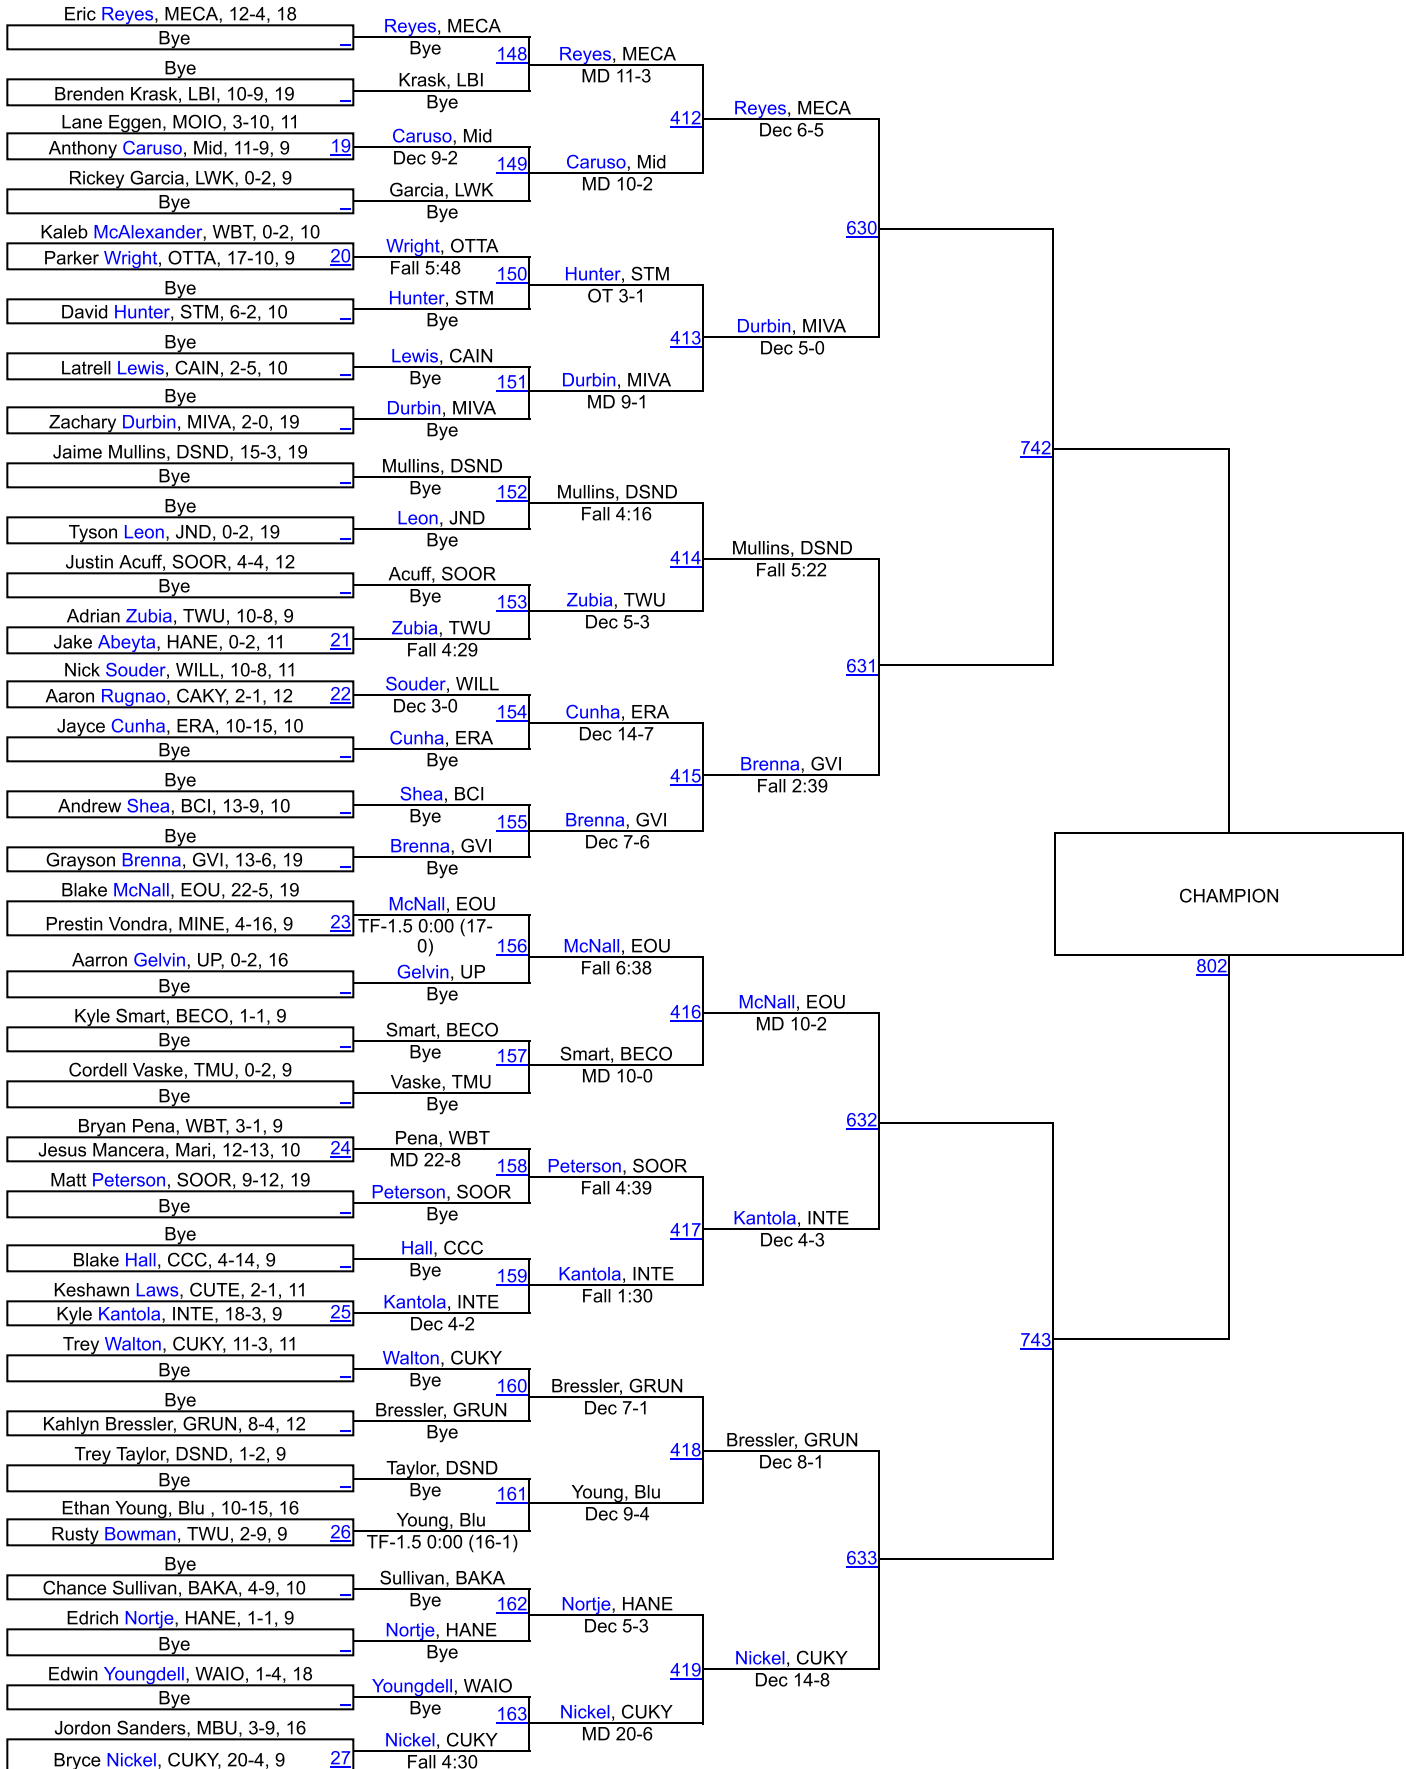

285

Alec Moore-Nash (13-5) place is unknown and scored 2.5 team points.

Champ. Round 1 - Phil Rasmussen (Morningside (Iowa)) 13-4 won by decision over Alec Moore-Nash (Lourdes University) 13-5 (Dec 2-0)
Cons. Round 1 - Alec Moore-Nash (Lourdes University) 13-5 received a bye () (Bye)
Cons. Round 2 - Alec Moore-Nash (Lourdes University) 13-5 won by major decision over Rylan Moldenhauer (Montana State-Northern) 8-13 (MD 10-1)
Cons. Round 3 - Alec Moore-Nash (Lourdes University) 13-5 won by decision over AJ Fowler (Indiana Tech) 18-10 (Dec 4-3)

Missouri Valley Invite

125

125

Missouri Valley Invite

133

133

Missouri Valley Invite

141

141

Missouri Valley Invite

149

149

Missouri Valley Invite

157

157

Missouri Valley Invite